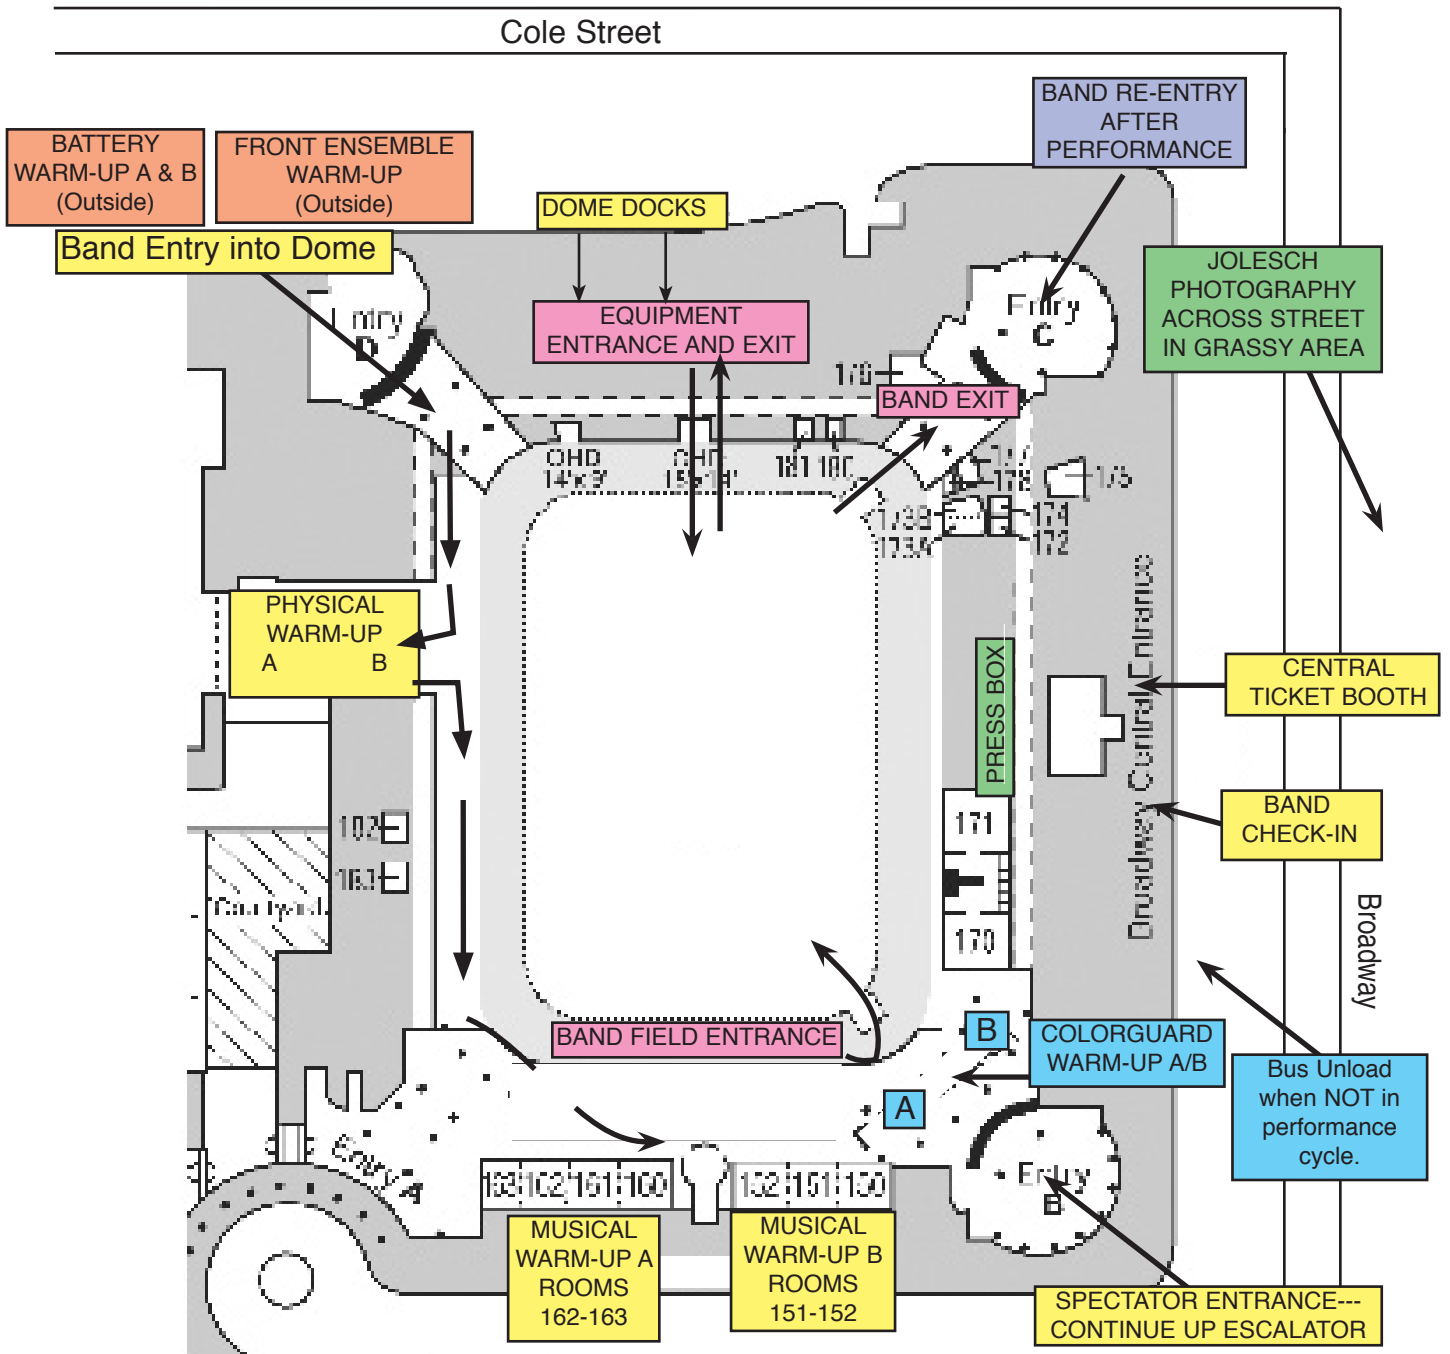

# Site Overview Map Super Regional Championship at St. Louis

October 16-17, 2009 • Edwards Jones Dome • St. Louis, MO

## 2009 FALL CHAMPIONSHIPS

N

Convention Plaza