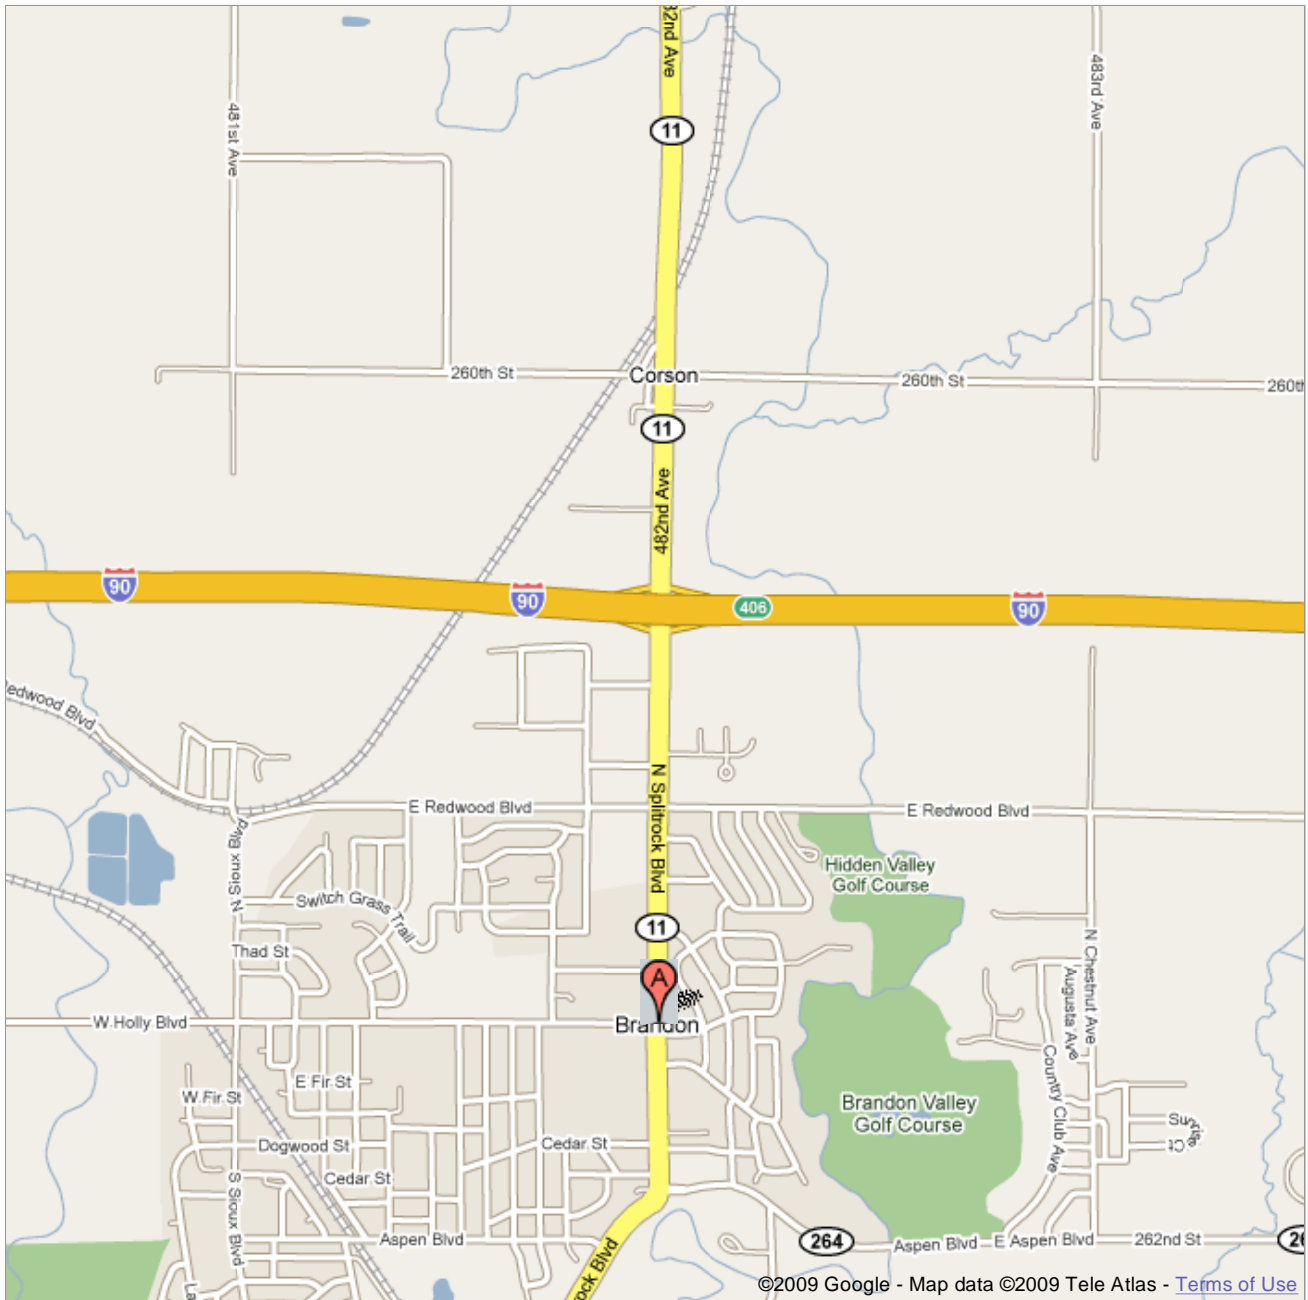

Address **Brandon, SD**

Get Google Maps on your phone

Text the word "GMAPS" to 466453

Google maps **brandon high school, near Brandon, SD**

Get Google Maps on your phone  
Text the word "GMAPS" to 466453

**A. Brandon High School**

301 S Splitrock Blvd, Brandon, SD -  
(605) 582-3211

**B. Brandon Valley Hi School - 01**

301 S Splitrock Blvd, Brandon, SD -  
(605) 582-3211