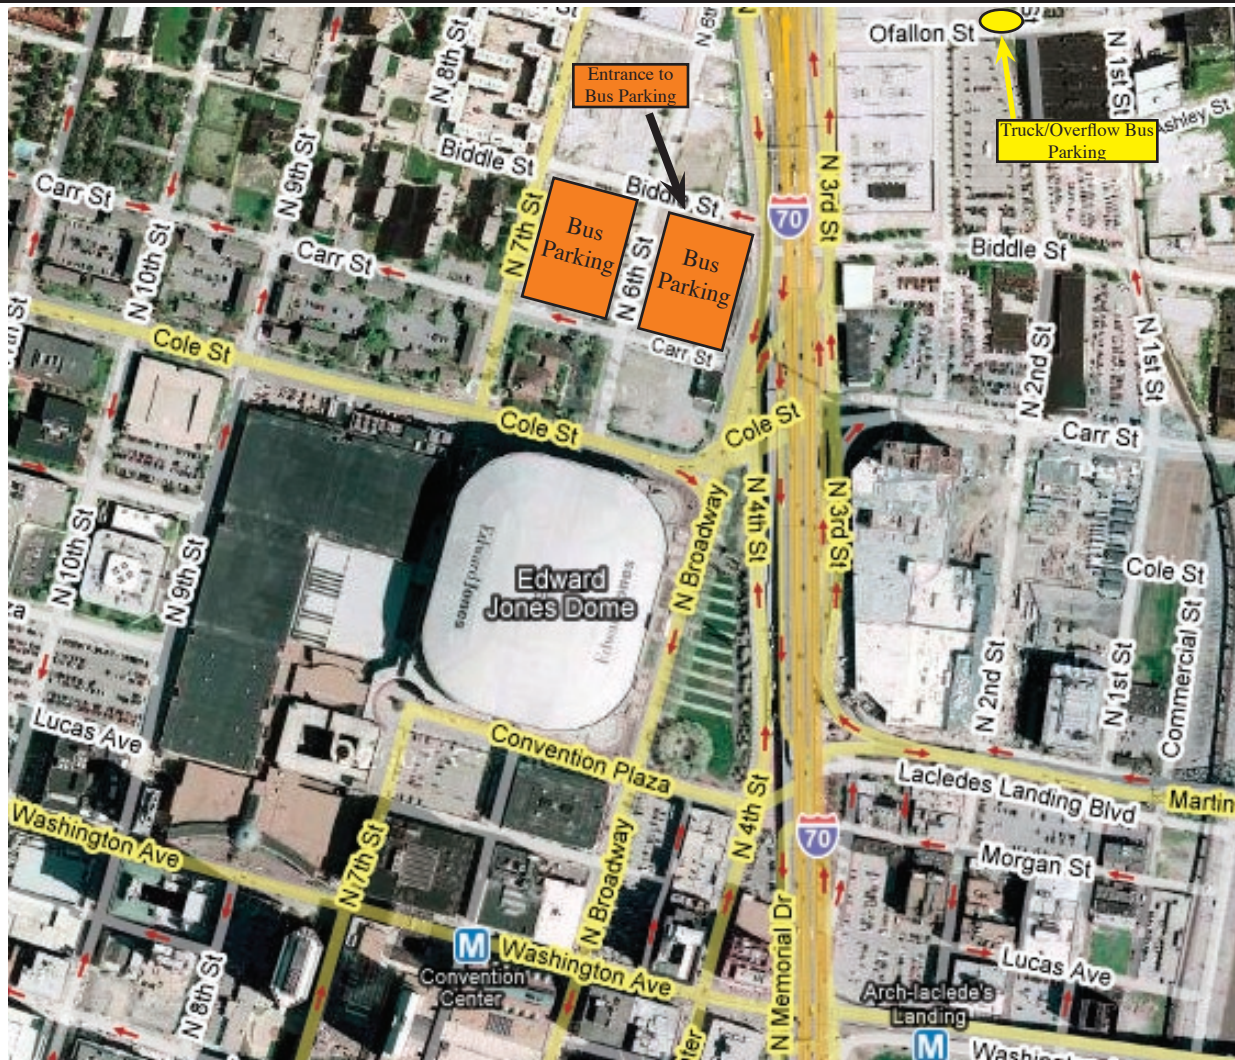

Directions to the Edward Jones Dome-Bus Parking

Super Regional Championship at St. Louis

October 14-15, 2011 • Edwards Jones Dome • St. Louis, MO

2010 FALL CHAMPIONSHIPS

From I-70 East Bound

Take the Broadway Street exit and stay in the right lane (do not use the turn lane). Turn right on Biddle. The parking lot will be on your left.

From Illinois or I-55

Follow signs to I-70 West. Take the 3rd Street North or 4th Street North exit. 3rd Street and 4th Street will merge as you pass the Dome and go under I-70. Turn left on Biddle. The parking lot will be on your left.